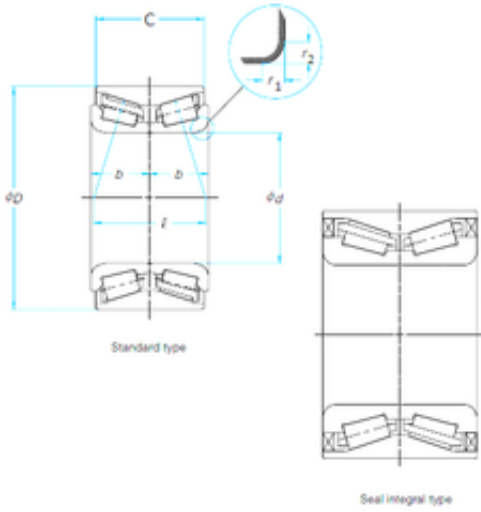

Bearing Company

FAG RW9248 roulements à rouleaux de pouss é e

Bearing No. RW9248

Size	38x65x52 mm
Bore Diameter	38 mm
Outer Diameter	65 mm
Width	52 mm
d	38 mm
D	65 mm
B	52 mm
C	48 mm

RW9248 Bearing 2D drawings and 3D CAD models