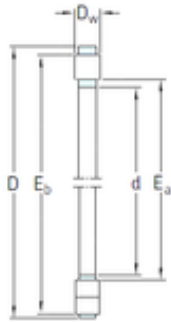

# Bearing Company

K811...K812..  
K893...K894..

SKF K89309TN roulements à rouleaux de  
pouss é e

Bearing No. K89309TN

Size	45x85x49 mm
Bore Diameter	45 mm
Outer Diameter	85 mm
Width	49 mm
d	45 mm
D	85 mm
T	49 mm
Dw	7,5 mm

K89309TN Bearing 2D drawings and 3D CAD models